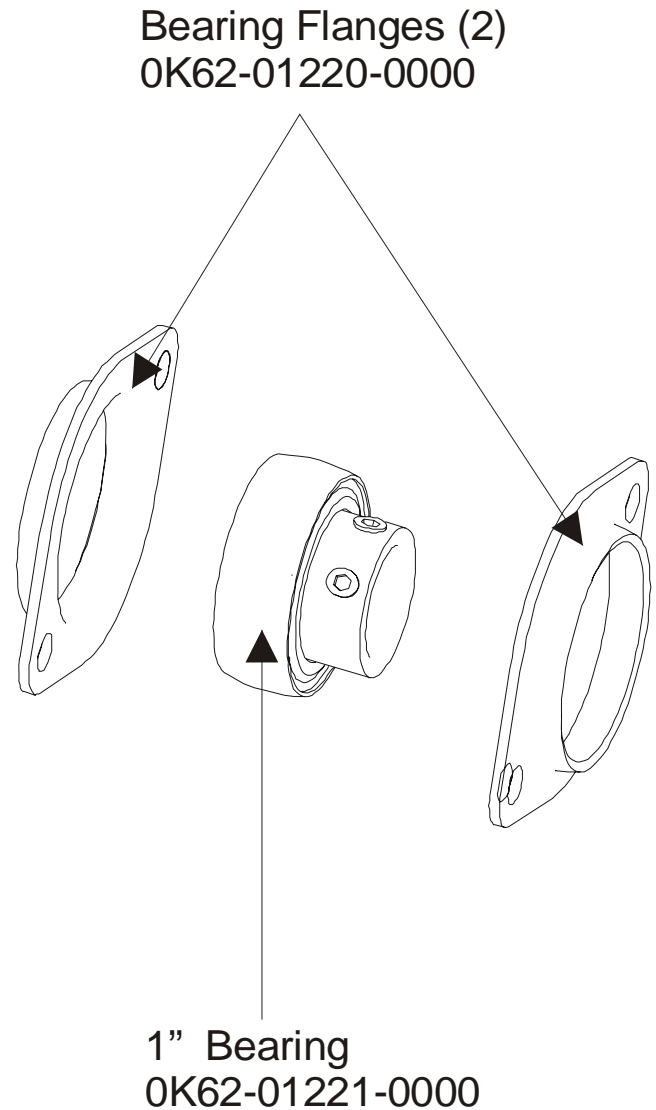

ARCTIC SILVER QUIET DRIVE 95XE

Rocker Arms & Pedal Levers

95XE-0XXX-04

S/N ALPHA CODE XWE

Rocker Arms Kit
GK62-00002-0070
(contains 2 rocker arms,
part no. AK62-00383-0000)

Rocker Arms (2)
AK62-00383-0000
Shaft Collar w/Screws
OK61-01259-0000
Retaining Ring
0017-00100-0178
Metal Thrust Washer
OK62-01307-0000
Oillite Washer
OK62-01305-0000

Pedal Lever Assembly Components

95XE-0XXX-04
S/N ALPHA CODE XWE

Note: Units with old control link assemblies will require kit MGK62-00002-0015 when replacing either the tie rod assembly or the crank extension for the first time.

ARCTIC SILVER QUIET DRIVE 95XE
PCB, Battery, Reed Switch & Bracket

95XE-0XXX-04
S/N ALPHA CODE XWE

Service Kit-
GK62-00002-0044
Includes:

- 1- crankshaft
- 2- bearings
- 2- sets of bearing flanges
- 4- nuts and washers

Service Kit- GK62-00002-0045
Includes:

- 1 - intermediate shaft
- 2 - bearings
- 2- sets of bearing flanges
- 4- nuts and washers

ARCTIC SILVER QUIET DRIVE 95XE
Crank Arm Pulley Assembly

95XE-0XXX-04
S/N ALPHA CODE XWE